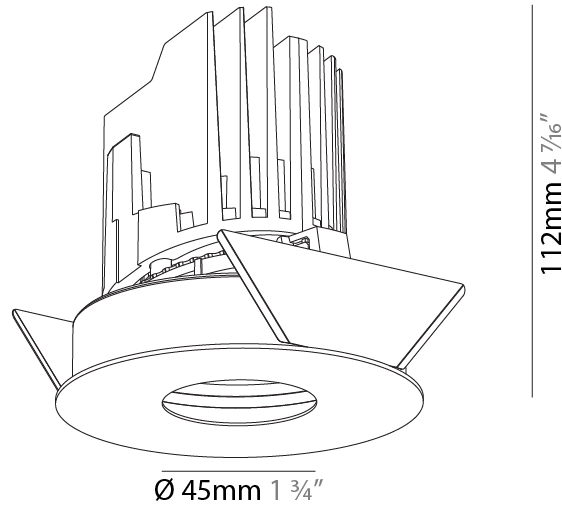

GENERAL

Series: Bioniq
 Subseries: Bioniq Round Pinhole
 Brand: Prolicht
 Division: Architectural
 Mounting Type: Recessed
 Mounting Location: Ceiling
 Subcategory: Downlight

PHYSICAL

Shape: Round
 Diameter (mm): 107
 Diameter (in): 4 ³/₁₆
 Height (mm): 112
 Height (in): 4 ⁷/₁₆
 Ceiling Thickness (mm): 10 / 12.5 / 15
 Ceiling Thickness (in): 3/8 or 1/2 or 9/16
 Min. Recessing Depth (mm): 130
 Min. Recessing Depth (in): 5 ¹/₈
 Light Distribution: Adjustable / Downlight
 Weight (kg): 0.47
 Weight (lbs): 1.04
 Fixture Finish: SSR / BKV / CWI / CRY / HAB / UFT / ITA / RUA / FTG / MYG / LOD / PUS / FRO / FUP / KIA / POP / BLS / SPG / MEY / GOH / GUM / CHC / COM / ABZ / JAG / OBR / MOS / ROR
 Fixture Material: Aluminum Die Cast
 Cut-out Measurements: 98mm / 3 7/8"

OPTICAL

Reflector: 20 / 40 / 60
 Adjustability: Rotational 355°; Tilt 30°

RATINGS AND CERTIFICATIONS

Certified By: Certified for North American Standards
 IP rating: IP20

PROJECT
TYPE
SPECIFIER
QUANTITY
DATE